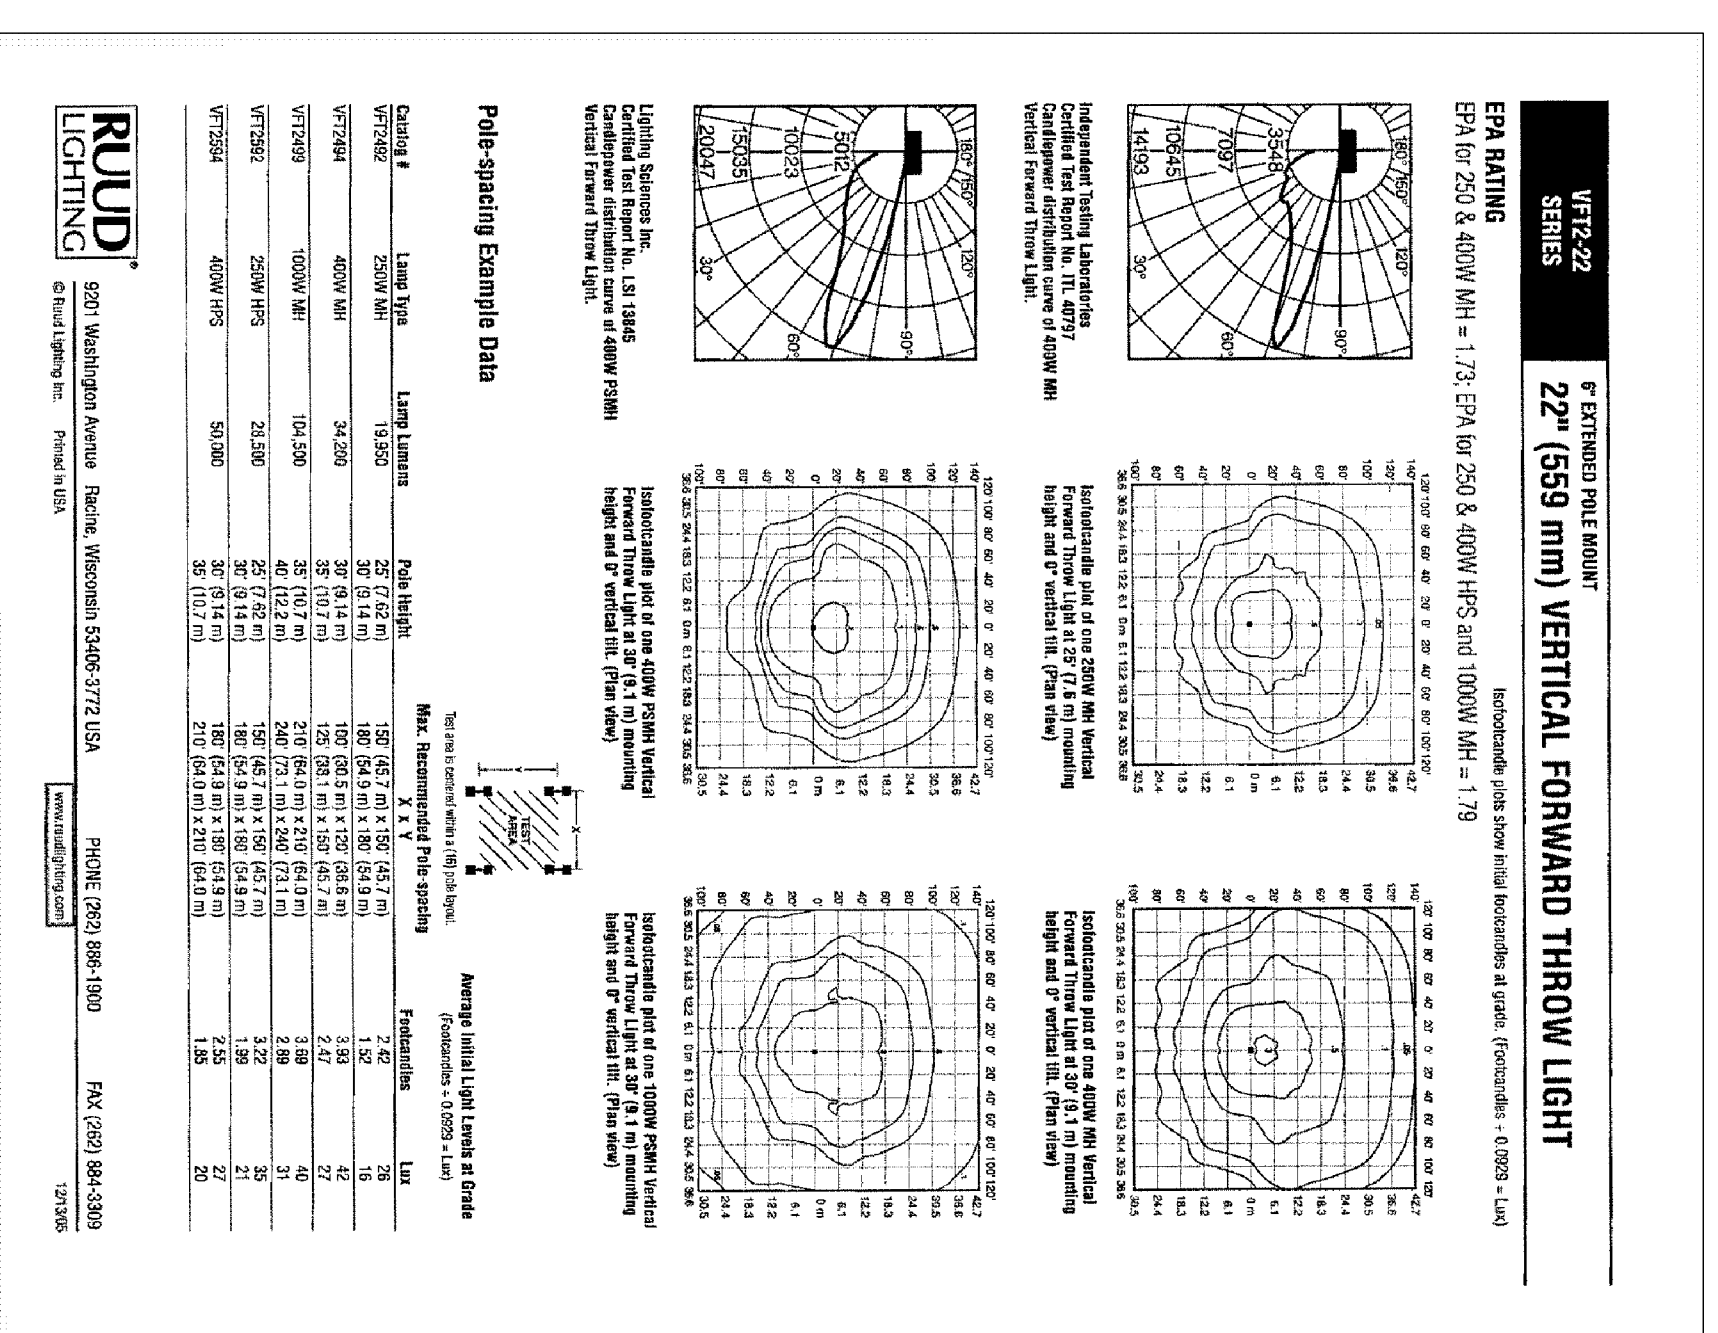

SCALE(S) NOTED  
SHEET NUMBER

AD2-04

Product Information  
RUD Lighting International | Catalog | Literature | Help | Contact Us | Keyword Search

**RUD** Quality for Less...  
Buy Factory Direct

Product: V7248-IF  
Product Information: V7248-IF  
Quantity: 17248-IF  
Unit Price: \$12.50  
Total Price: \$2150.00  
Shipping: \$150.00  
Total: \$2300.00