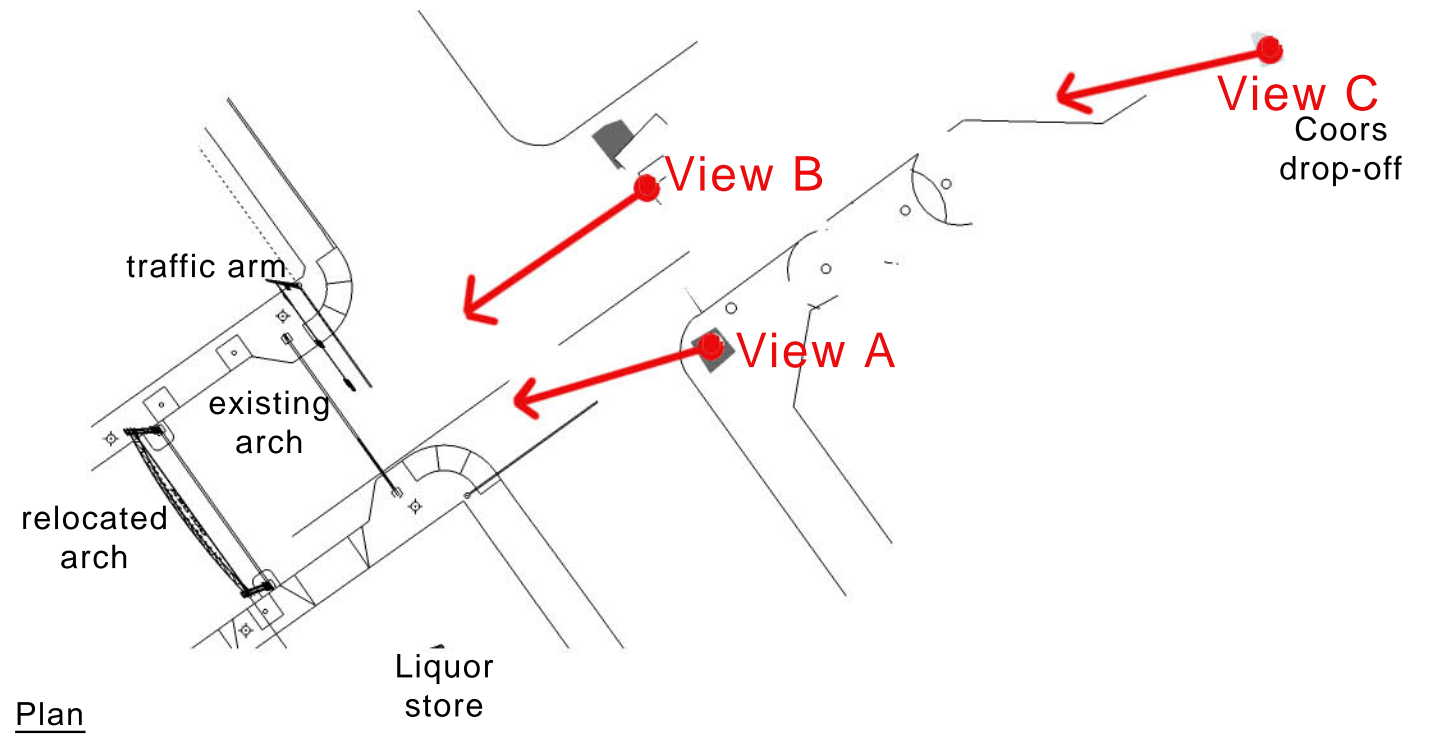

View from Crosswalk (A)

View from Street (B)

View from Coors (C)

Arch Relocated to Near Liquor Store Driveway
 GURA Arch 13th and Ford
 June 2, 2009